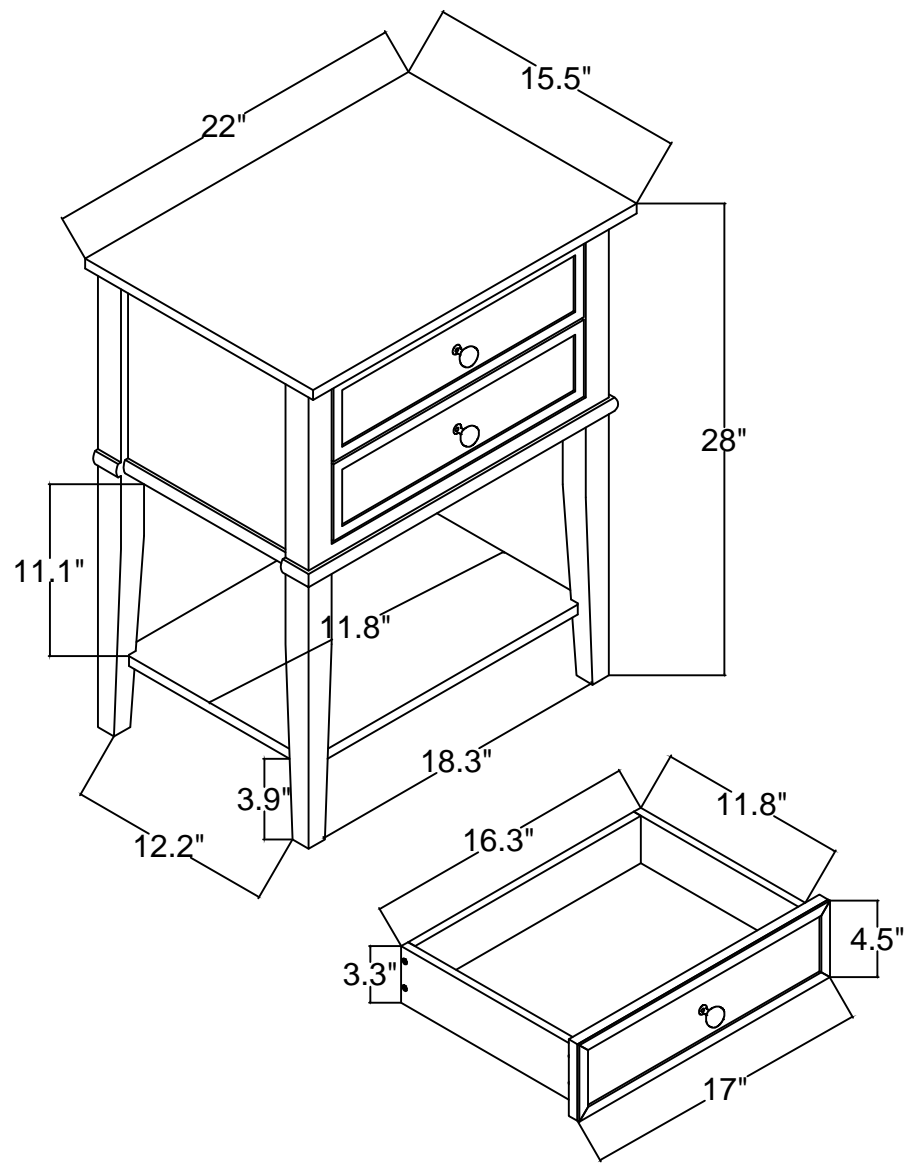

# 5062XXXCOM/ 5062XXXPCOM - Franklin Accent Table W/2 Drawers

Finish: White/ Gray/ Black/ Yellow/ Green/ Red/ Blue/ Pink.

Wood Breakdown: 98%  
Total storage: 1.58 cubic feet

Overall Product Size:  
22" X 15.5" X 28" H.  
560 X 395 X 712 mm H.