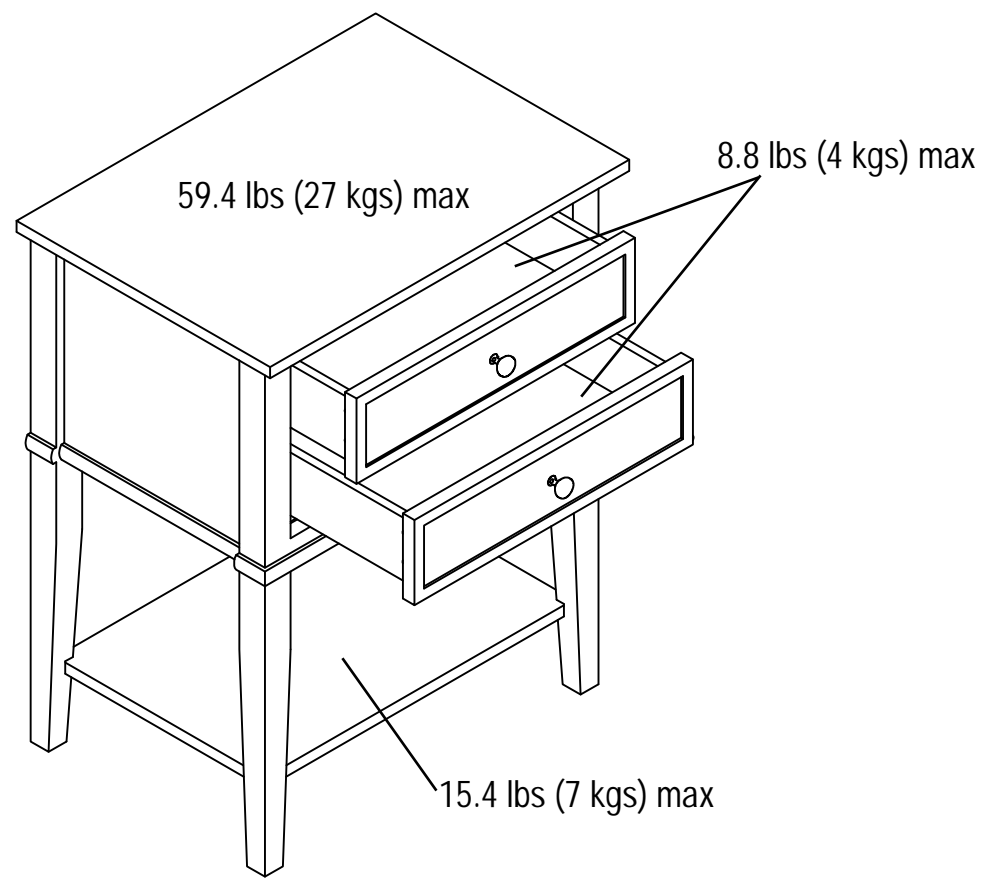

# 5062XXXCOM/ 5062XXXPCOM - Franklin Accent Table W/2 Drawers

Finish: White/ Gray/ Black/ Yellow/ Green/ Red/ Blue/ Pink.

Wood Breakdown: 98%  
Total storage: 1.58 cubic feet

Overall Product Size:  
22" X 15.5" X 28" H.  
560 X 395 X 712 mm H.